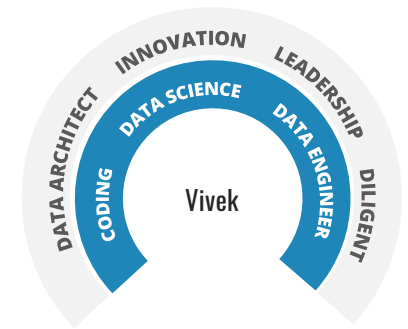

TIMELINE

PROFESSIONAL SKILLS

LANGUAGES

WHO AM I?

INTERNATIONAL EXPERIENCE

INTERESTS

PYTHON SPARK JAVA BIG-DATA GCP AWS
SPARK. DEVOPS CLOUDERA SQL HIVE NLP
 GIT ELK KERAS MACHINE-LEARNING C++
 ANALITYCS GLUE S3 COMPUTE STEP
 FUNCTION DYNAMO-DB EBS CLOUD WATCH
 EM R **BIG DATA** HADOOP ATHENA YARN
 HBASE-HDFS SQOOP IMPALA OOZIE
 NIFI **KAFKA** ZOOKEEPER **MAP-REDUCE**
NO-SQL CONTROL-M