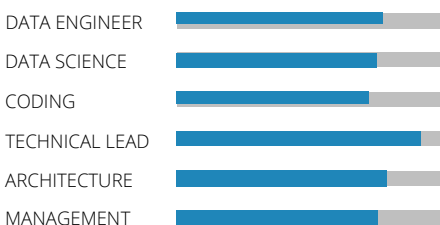

PROFESSIONAL SKILLS